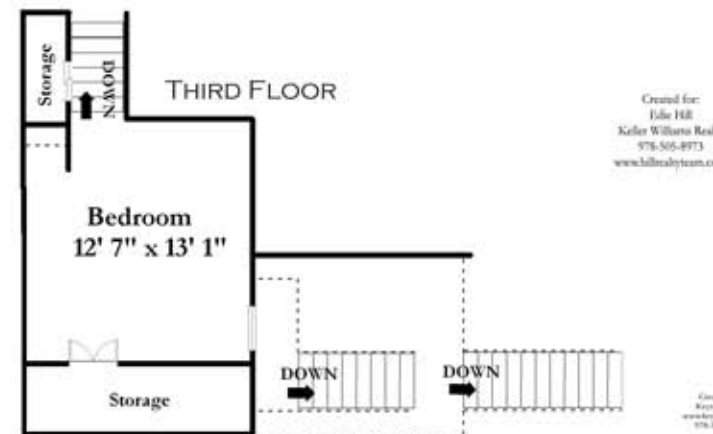

736 SQ. FEET

SECOND FLOOR

Created for:
Edie Hill
Keller Williams Realty
978-505-8973
www.kwrealtysystem.com

718 SQ. FEET