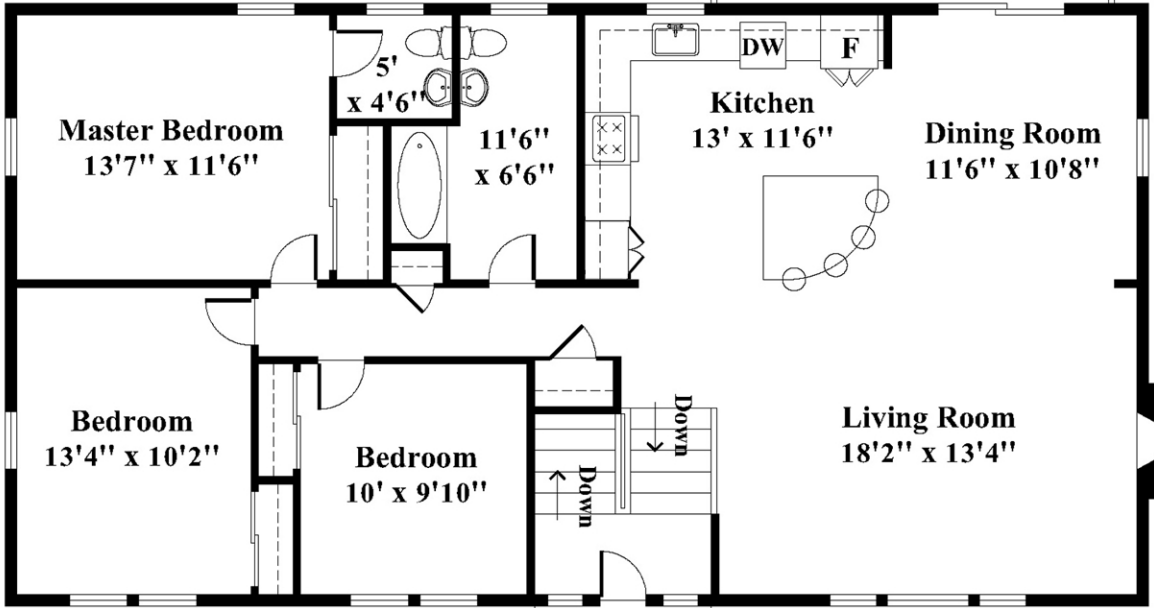

Created by:
Krys Streeter Photo
www.krysphoto.com
978-590-2210

Up →

Deck
17' x 12'2"

Upper Level

Lower Level