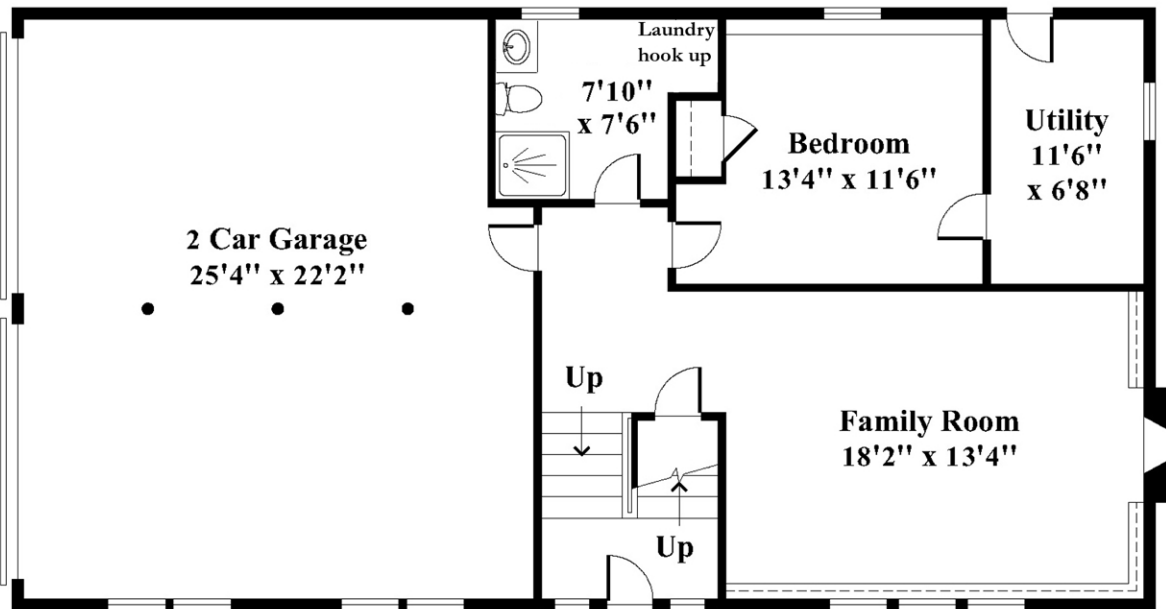

Created by:
Krys Streeter Photo
www.krysphoto.com
978-590-2210

Up →

Deck
17' x 12'2"

Upper Level

Lower Level